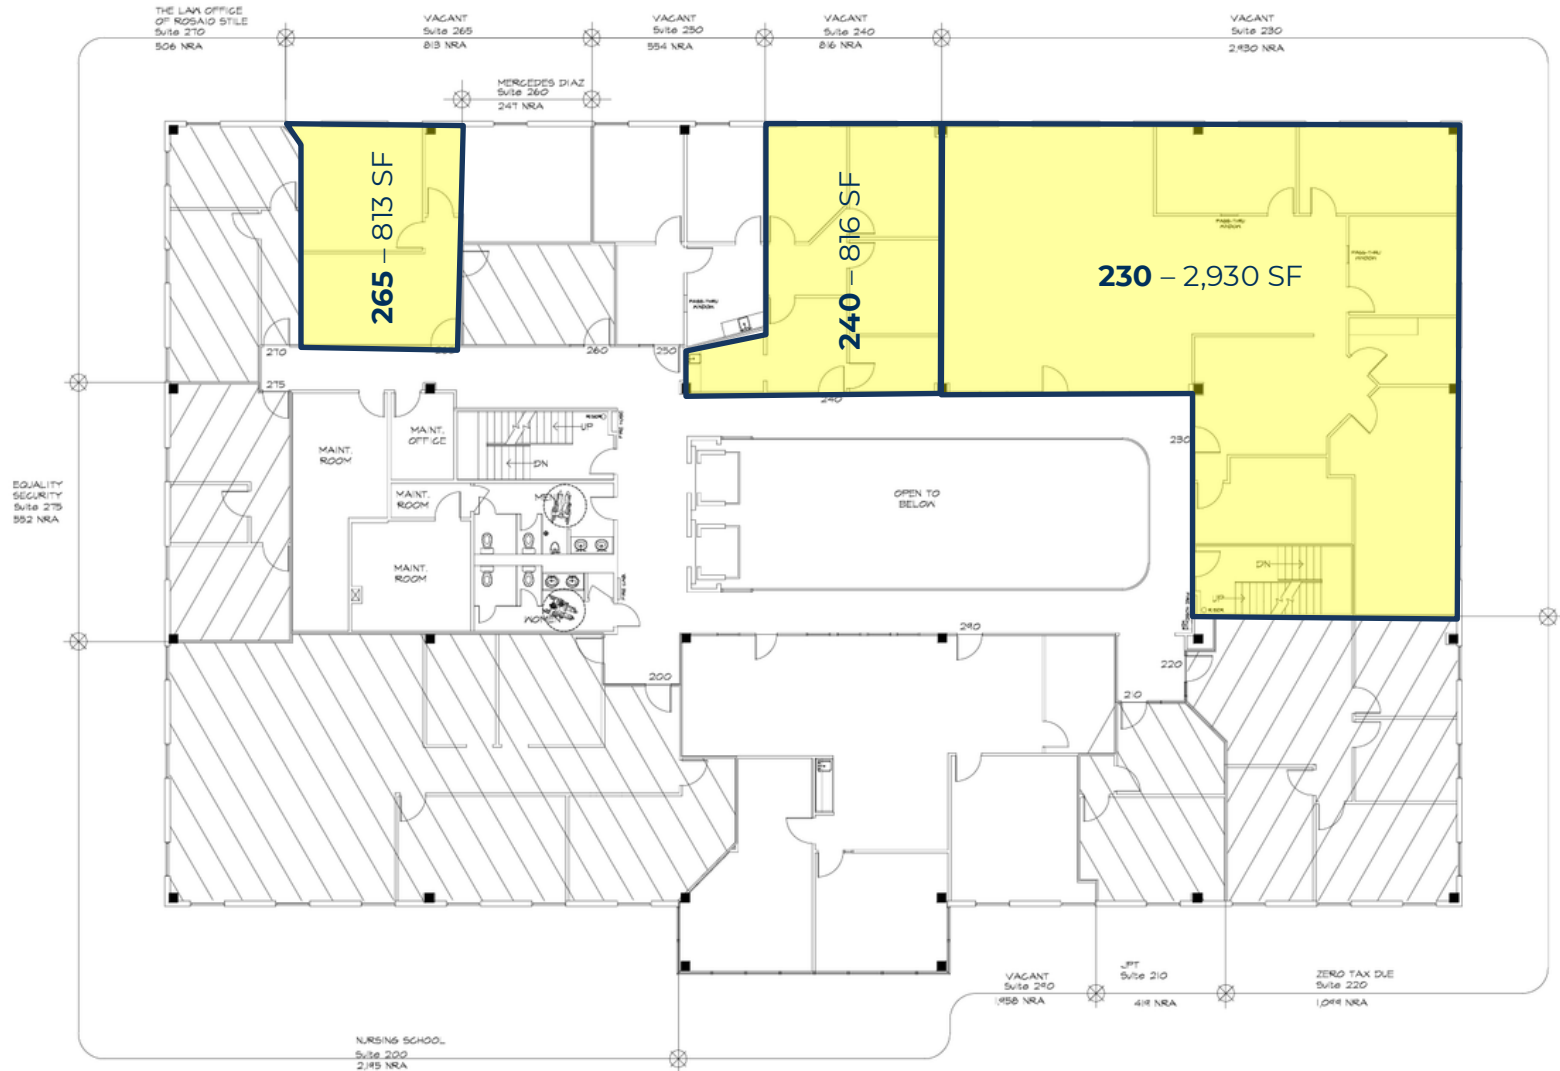

SUITES FOR LEASE:

120 – 1,334 SF 150 – 774 SF 160 – 1,948 SF 170 – 772 SF

1ST FLOOR

SUITES FOR LEASE:

230 – 2,930 SF **240** – 816 SF **265** – 813 SF

2ND FLOOR

SUITES FOR LEASE:

300 – 5,191 SF **370** – 2,430 SF

315 – 1,382 SF **360** – 1,698 SF

3RD FLOOR

SUITES FOR LEASE:

400 – 2,152 SF **414** – 1,559 SF **419** – 2,919 SF

4TH FLOOR

SUITES FOR LEASE:

510 – 2,157 SF

513 – 1,090–5,651 SF

540 – 2,056 SF

560 – 1,977 SF

5TH FLOOR

SUITES FOR LEASE:

625 – 2,277 SF **660** – 2,326 SF

6TH FLOOR