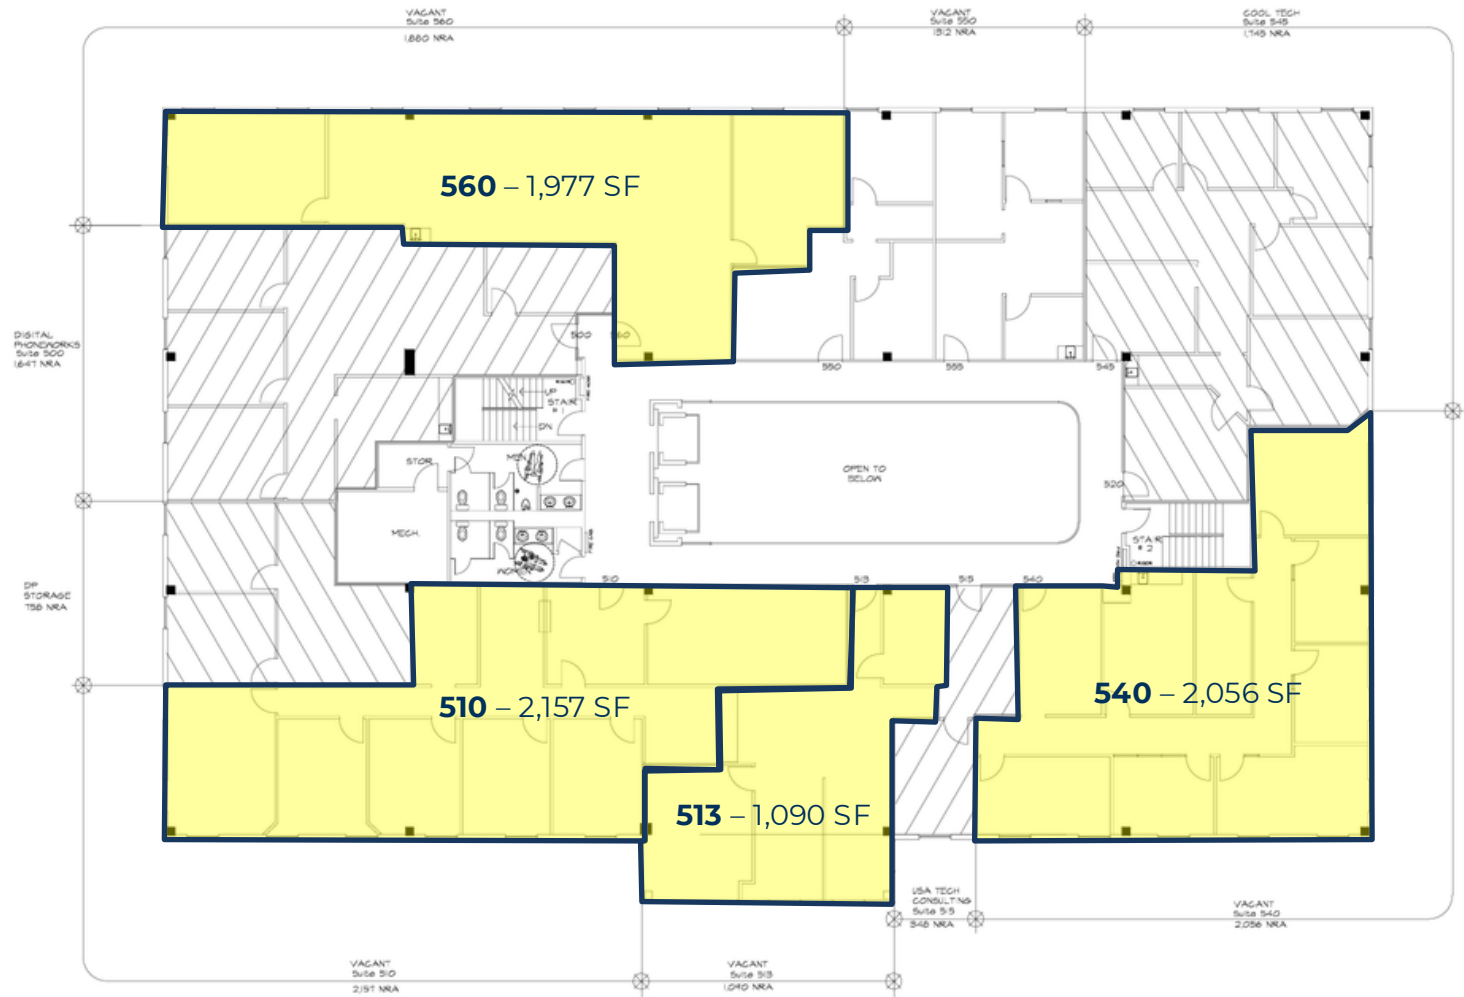

SUITES FOR LEASE:

120 – 1,334 SF 150 – 774 SF 160 – 1,948 SF 170 – 772 SF

1ST FLOOR

SUITES FOR LEASE:

230 – 2,930 SF **240** – 816 SF **265** – 813 SF

2ND FLOOR

SUITES FOR LEASE:

300 – 5,191 SF **370** – 2,430 SF

315 – 1,382 SF **360** – 1,698 SF

3RD FLOOR

SUITES FOR LEASE:

400 – 2,152 SF **414** – 1,559 SF **419** – 2,919 SF

4TH FLOOR

SUITES FOR LEASE:

510 – 2,157 SF

513 – 1,090–5,651 SF

540 – 2,056 SF

560 – 1,977 SF

5TH FLOOR

SUITES FOR LEASE:

625 – 2,277 SF **660** – 2,326 SF

6TH FLOOR