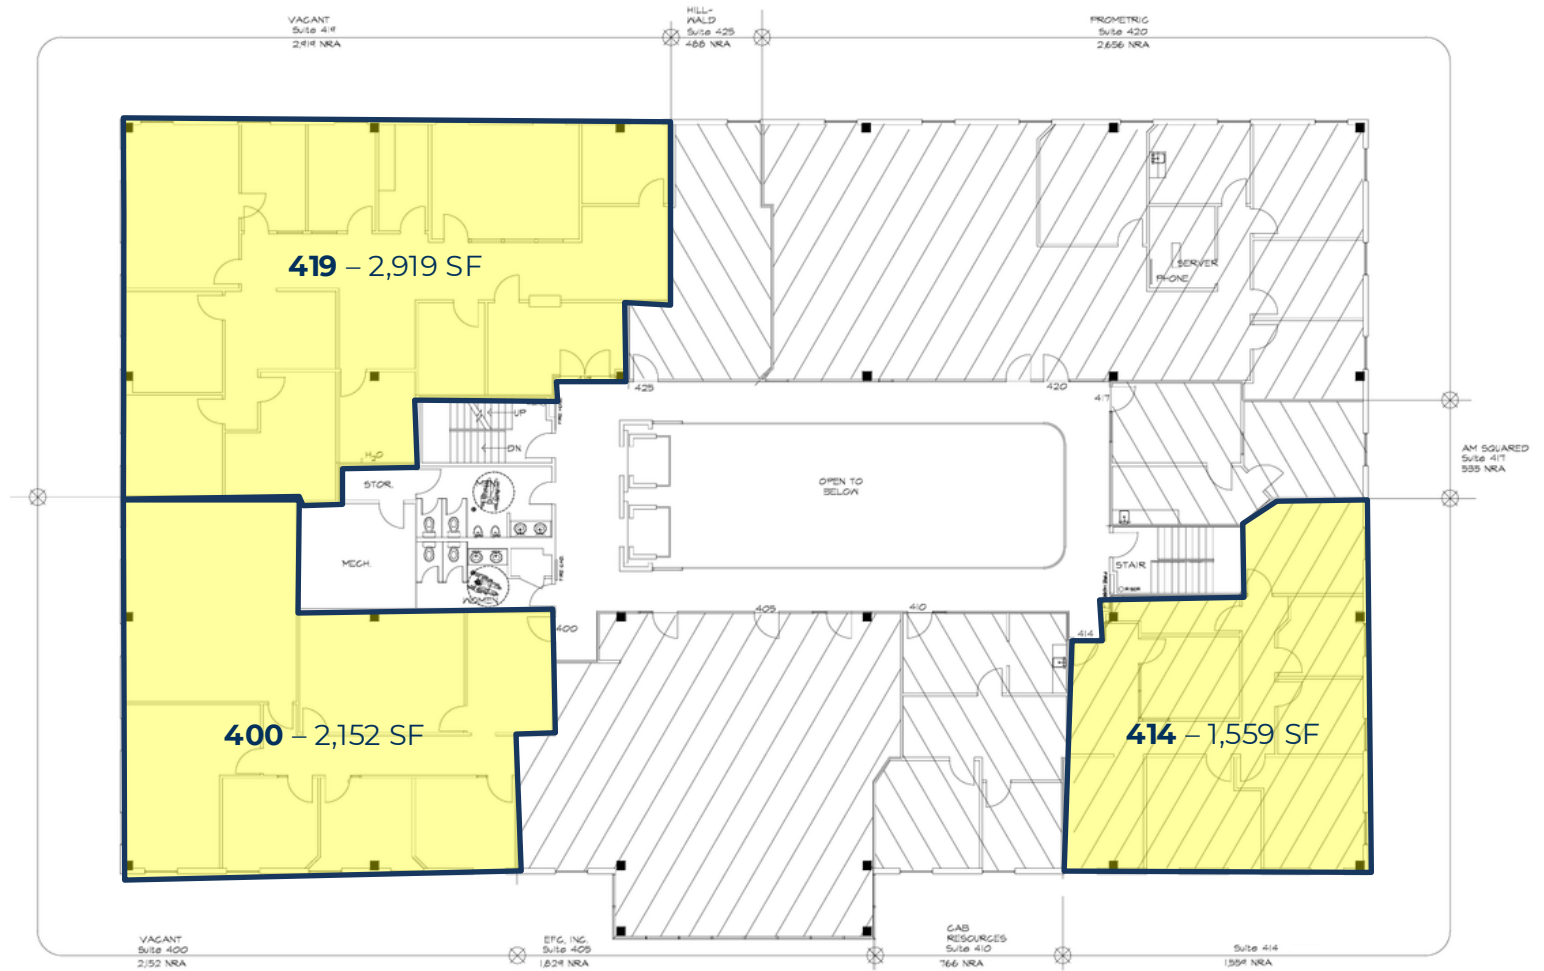

SUITES FOR LEASE:

120 – 1,334 SF 150 – 774 SF 160 – 1,948 SF 170 – 772 SF

1ST FLOOR

SUITES FOR LEASE:

230 – 2,930 SF **240** – 816 SF **265** – 813 SF

2ND FLOOR

SUITES FOR LEASE:

300 – 5,191 SF **370** – 2,430 SF

315 – 1,382 SF **360** – 1,698 SF

3RD FLOOR

SUITES FOR LEASE:

400 – 2,152 SF **414** – 1,559 SF **419** – 2,919 SF

4TH FLOOR

SUITES FOR LEASE:

510 – 2,157 SF

513 – 1,090–5,651 SF

540 – 2,056 SF

560 – 1,977 SF

5TH FLOOR

SUITES FOR LEASE:

625 – 2,277 SF **660** – 2,326 SF

6TH FLOOR