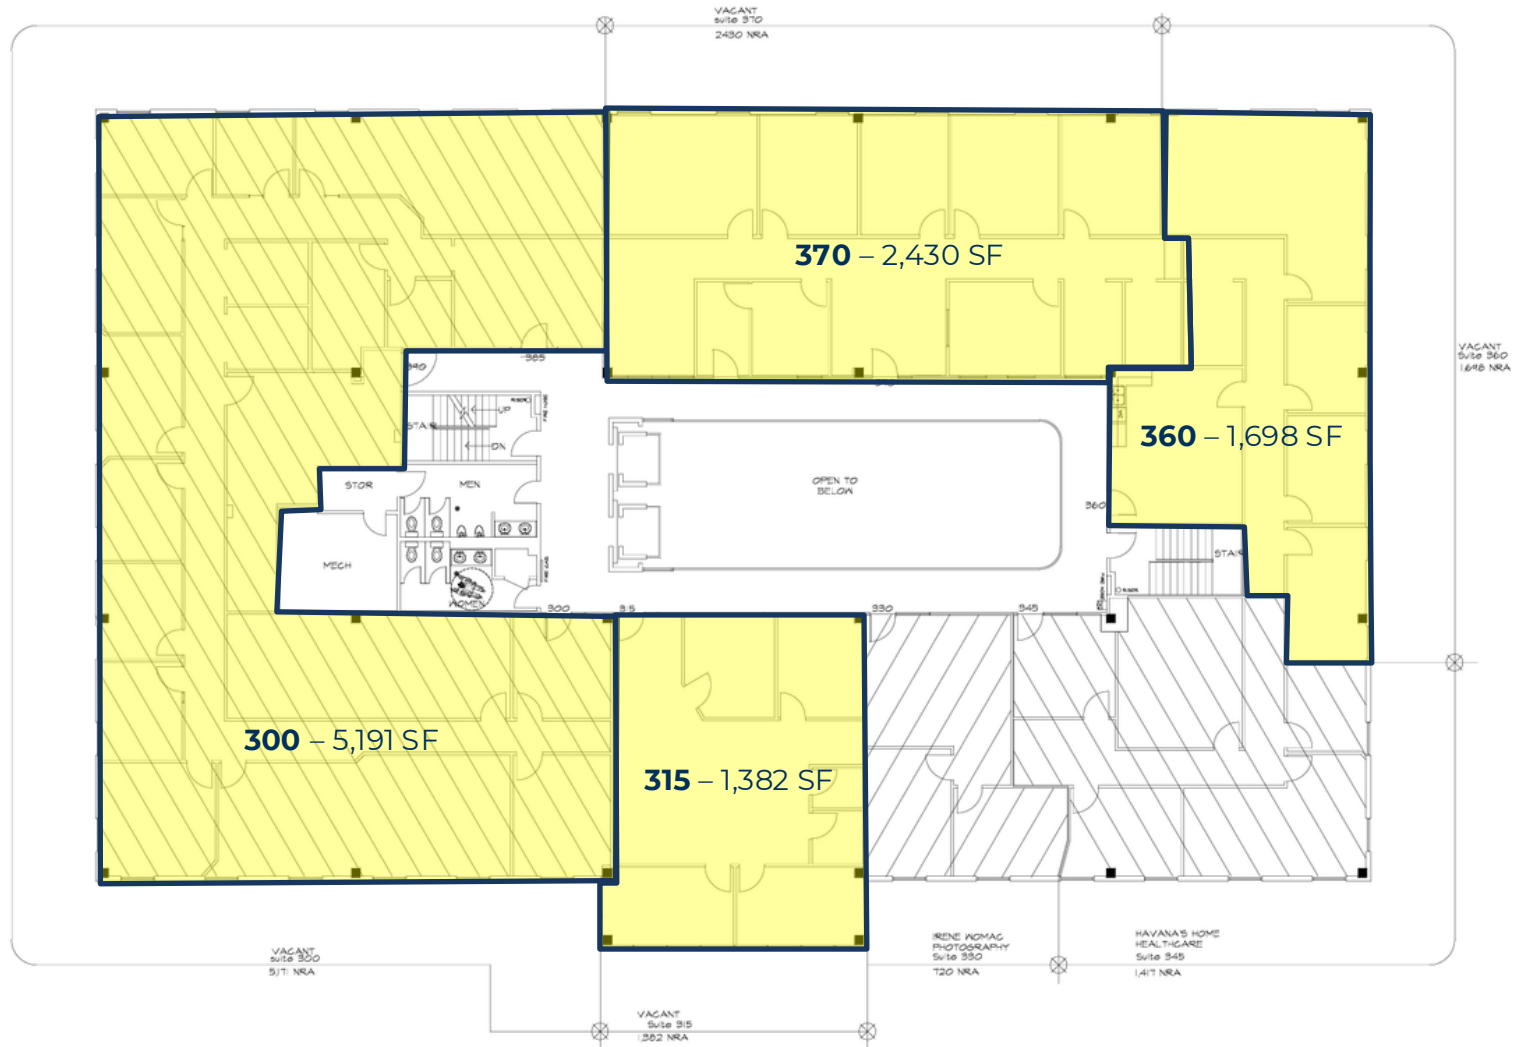

SUITES FOR LEASE:

120 – 1,334 SF 150 – 774 SF 160 – 1,948 SF 170 – 772 SF

1ST FLOOR

SUITES FOR LEASE:

230 – 2,930 SF **240** – 816 SF **265** – 813 SF

2ND FLOOR

SUITES FOR LEASE:

300 – 5,191 SF **370** – 2,430 SF

315 – 1,382 SF **360** – 1,698 SF

3RD FLOOR

SUITES FOR LEASE:

400 – 2,152 SF **414** – 1,559 SF **419** – 2,919 SF

4TH FLOOR

SUITES FOR LEASE:

510 – 2,157 SF

513 – 1,090–5,651 SF

540 – 2,056 SF

560 – 1,977 SF

5TH FLOOR

SUITES FOR LEASE:

625 – 2,277 SF **660** – 2,326 SF

6TH FLOOR