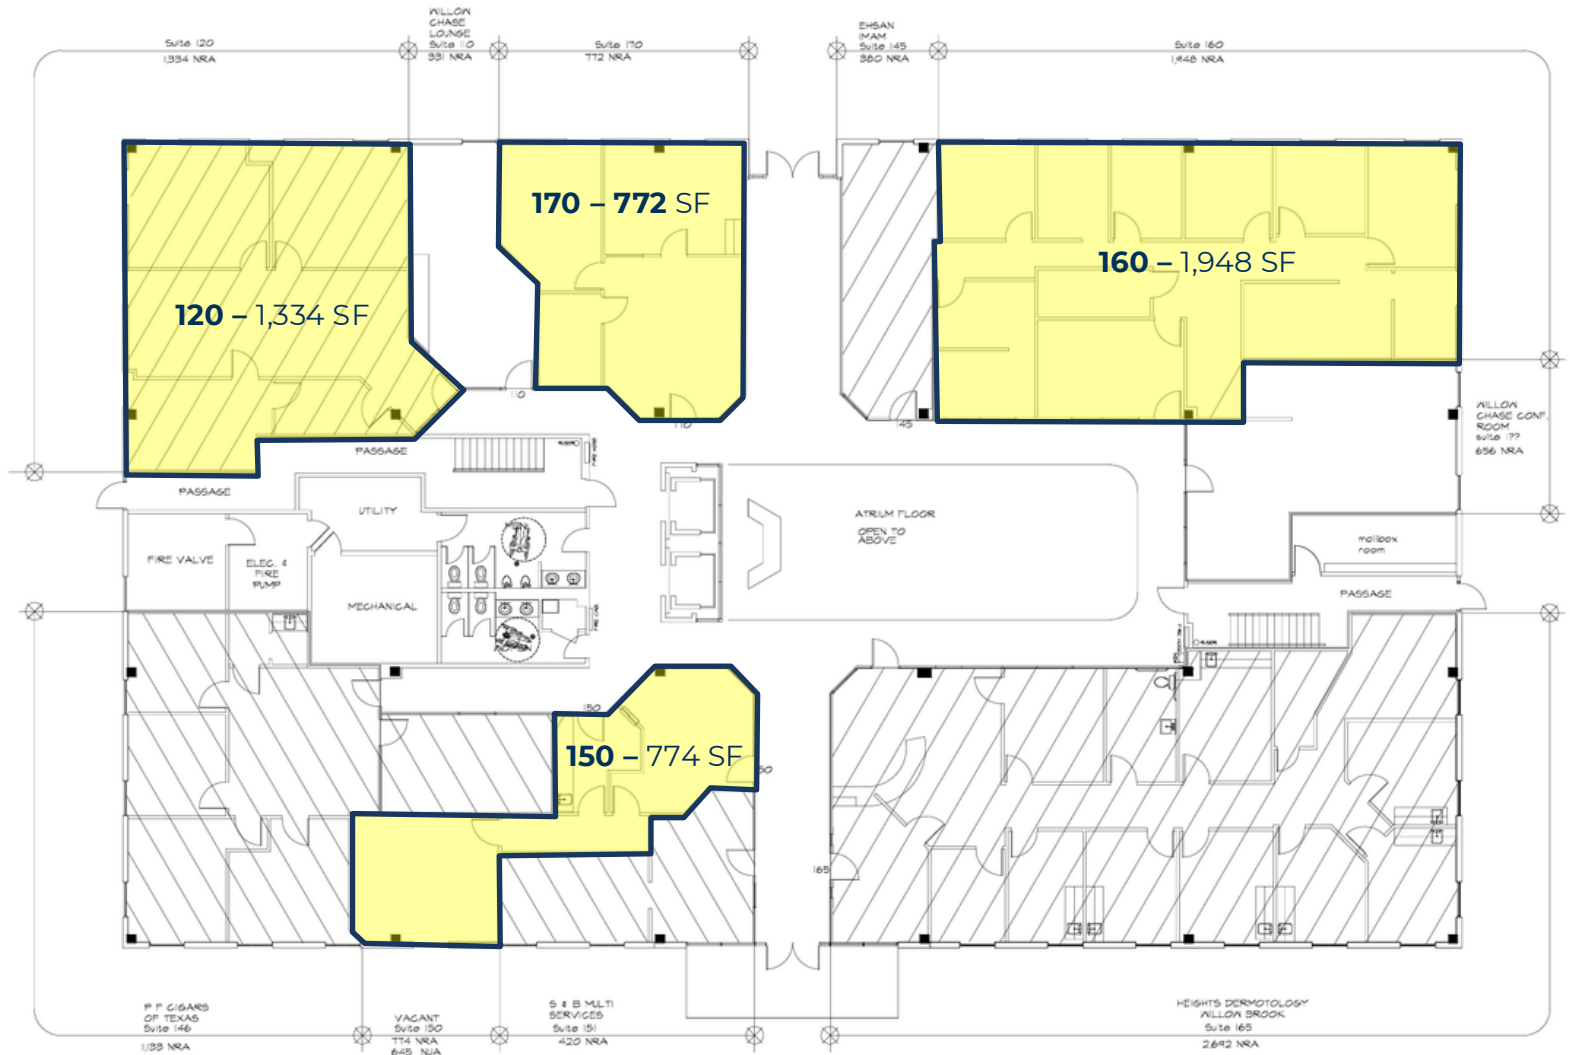

SUITES FOR LEASE:

120 – 1,334 SF 150 – 774 SF 160 – 1,948 SF 170 – 772 SF

1ST FLOOR

SUITES FOR LEASE:

230 – 2,930 SF **240** – 816 SF **265** – 813 SF

2ND FLOOR

SUITES FOR LEASE:

300 – 5,191 SF **370** – 2,430 SF

315 – 1,382 SF **360** – 1,698 SF

3RD FLOOR

SUITES FOR LEASE:

400 – 2,152 SF **414** – 1,559 SF **419** – 2,919 SF

4TH FLOOR

SUITES FOR LEASE:

510 – 2,157 SF

513 – 1,090–5,651 SF

540 – 2,056 SF

560 – 1,977 SF

5TH FLOOR

SUITES FOR LEASE:

625 – 2,277 SF **660** – 2,326 SF

6TH FLOOR