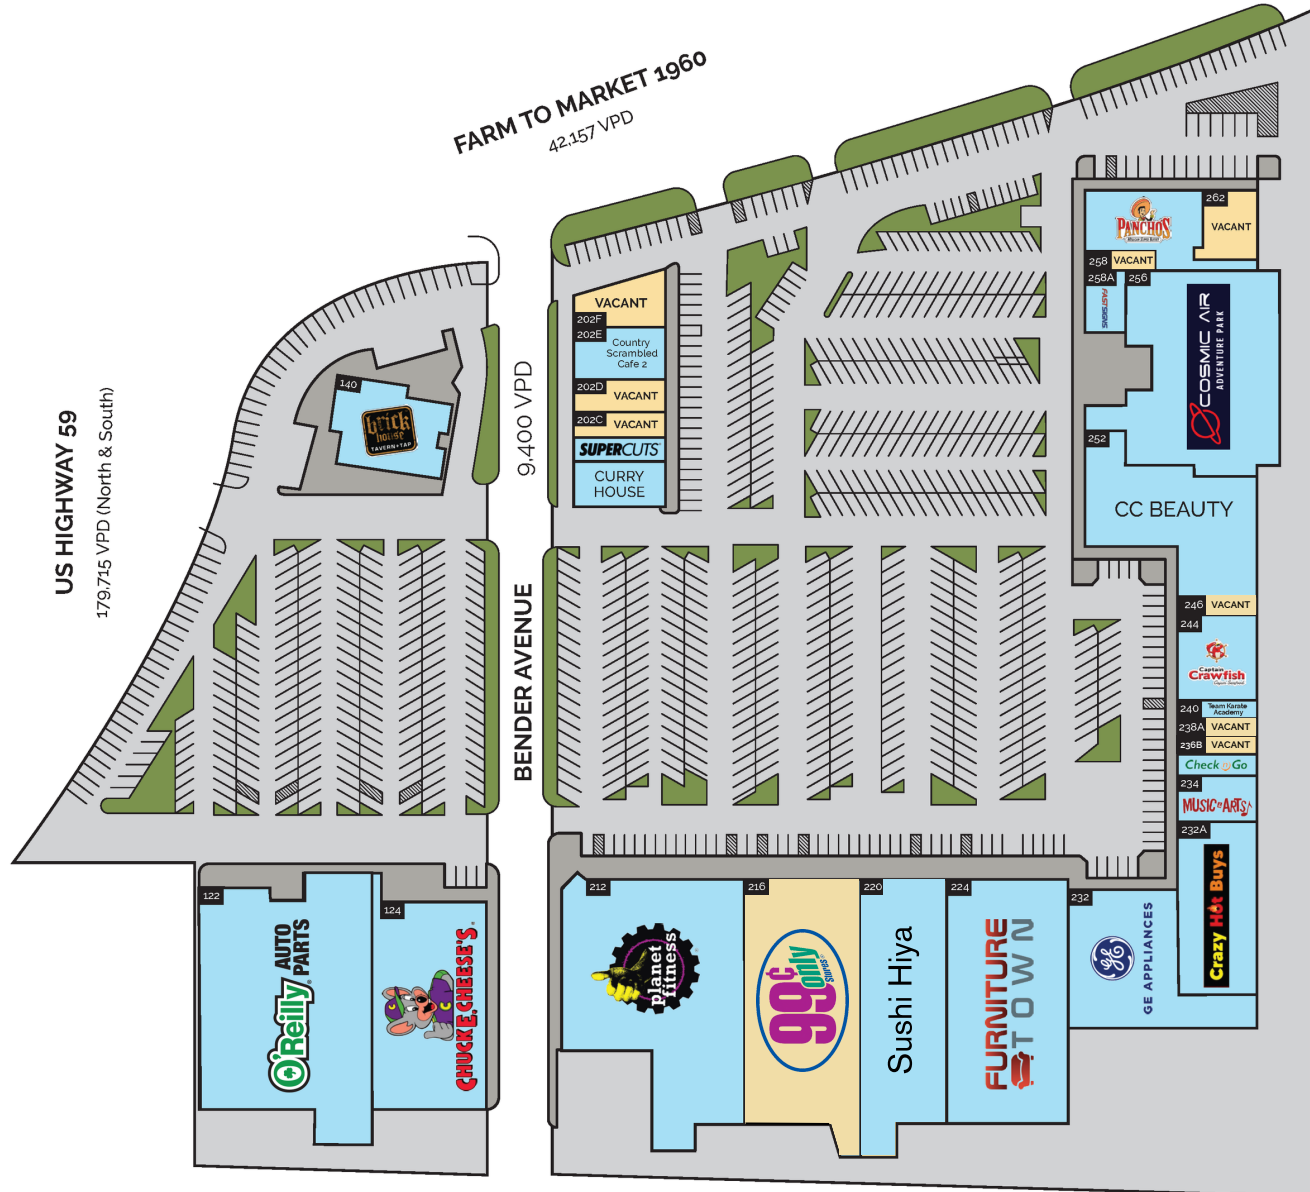

### PROPERTY OVERVIEW

- **Location:** SEC Hwy 59 & FM 1960 E Bypass Road, Humble, TX 77338
- **Gross GLA:** 248,847 sq. ft.
- **Quick access to the City of Atascocita**
- **10 minutes to George Bush Intercontinental Airport**
- **Anchor tenants:** Planet Fitness, Chuck E. Cheese, 99 Cent, Furniture Town, O'Reilly's, Cosmic Air and GE Appliances

SUITE #	RETAIL	SQ. FT.
122	O'Reilly's Auto Parts	30,706
124	Chuck E. Cheese's	18,700
140	Brick House Tavern & Tap	8,700
202A-1	Curry House	3,200
202A-2	SUPERCUTS	1,600
202C	Available	1,675
202D	Available	2,315
202E	Country Scrambled Cafe 2	3,547
202F	Available	3,120
212	Planet Fitness	30,539
216	Coming Available	21,800
220	Sushi Hiya	14,893
224	Furniture Town	24,725
232	GE Appliance Acceptance Appliance Center	13,576
232A	Crazy Hot Buys	10,500
234	Music & Arts (Guitar Center)	2,813
236A	Check N Go	1,400
236B	Available	1,015
238A	Available	1,068
240	Team Karate Academy	1,173
244	Captain Crawfish	3,550
246	Available	1,065
252	CC Beauty	14,076
256	Cosmic Air	20,880
258A	Fast Signs	1,837
258	Available	1,110
260	Pancho's Mexican Buffet	6,000
262	Available	3,074

Party City

OLD NAVY

WORLD MARKET

BED BATH & BEYOND

PETSMART

Office DEPOT

ROSS DRESS FOR LESS™

Total Wine & MORE

DOLLAR TREE

**DEERBROOK CROSSING**

Michaels

five BELOW    DSW

Conn's    DXL MENS APPAREL

petco

GE APPLIANCES

O'Reilly AUTO PARTS