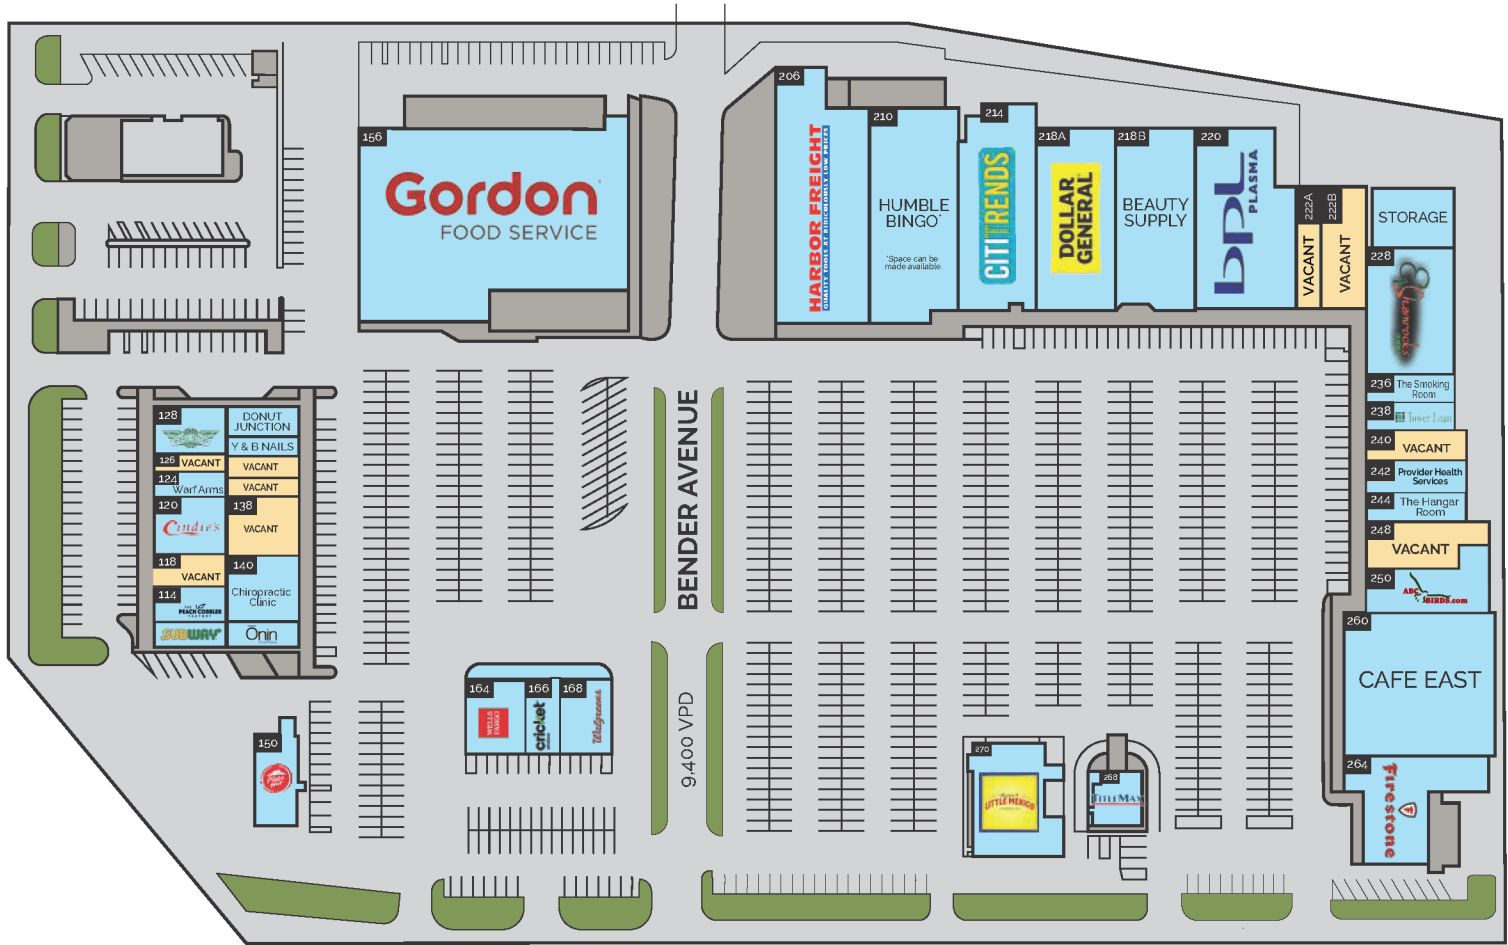

BENDER SQUARE

NEC HWY 59 N & FM 1960 | HUMBLE, TX 77338

SUITE #	RETAIL	SQ. FT.
112	Subway	1,200
114	The Peach Cobbler Factory	1,800
118	Available	1,500
120	Cindie's	3,000
124	Warf Arm's	1,200
126	Available	1,300
128	Wingstop	2,000
130	Donut Junction	1,500
132	Y & B Nails	1,020
134	Available	1,080
136	Available	900
138	Available	3,000
140	Chiropractic Clinic	3,300
144	Onion Staffing	1,200
150	Pizza Hut	2,680
156	Gordon's Food Services	34,160
206	Harbor Freight Tools	15,050
210	Humble Bingo	12,054
214	Citi Trends	10,455
218A	Dollar General	10,500
218B	Beauty Supply	10,000
220	BPL Plasma	11,300
222A	Available	1,900
222B	Available	3,800
228	Shamrock's	7,508
236	The Smoking Room	1,260
238	Tower Loans	1,800
240	Available	2,000
242	Provider Health Services	2,000
244	The Hangar Room	2,000
248	Available	3,475
250	ABC Birds	4,117
260	Cafe East	15,133
264	Firestone	6,800
268	Title Max	1,600
270	Monterey's Tex Mex	6,225
	Storage (Not Retail Space)	1,680

US HIGHWAY 59 (Feeder Road)
179.745 VPD (North & South)

BUSINESS FM 1960 (FIRST STREET)

42.157 VPD

SUITE #	RETAIL	SQ. FT.
164	Wells Fargo	3,500
166	Cricket Wireless	965
168	Walgreens	2,500