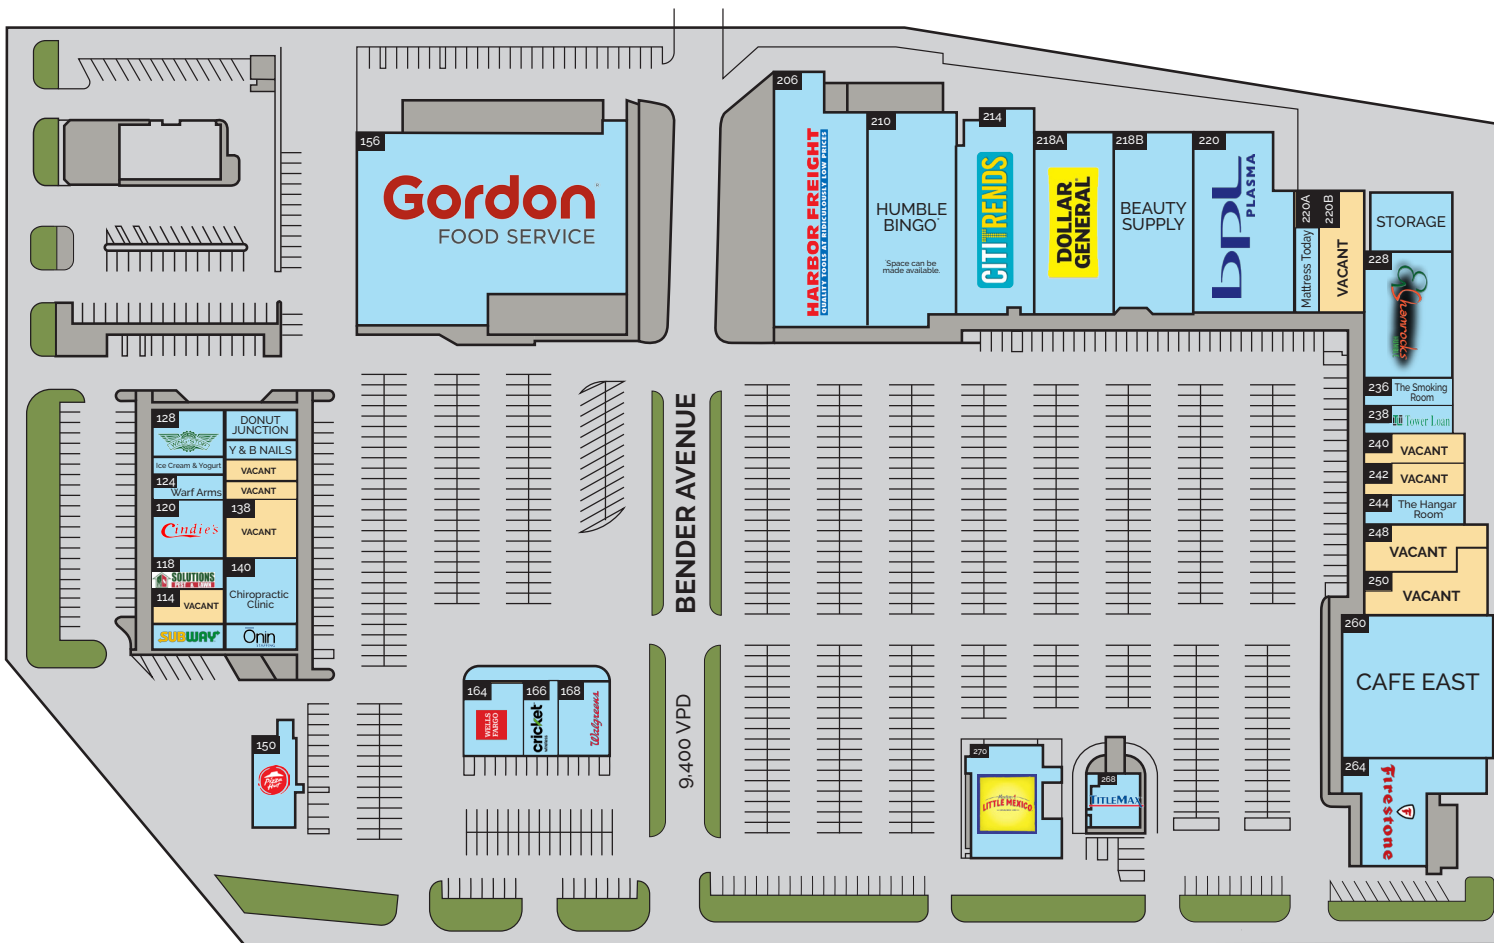

BENDER SQUARE

NEC HWY 59 N & FM 1960 | HUMBLE, TX 77338

SUITE #	RETAIL	SQ. FT.
112	Subway	1,200
114	Available	1,800
118	Solutions Stores	1,500
120	Cindie's	3,000
124	Warf Arms	1,200
126	Ice Cream & Yogurt	1,300
128	Wingstop	2,000
130	Donut Junction	1,500
132	Y & B Nails	1,020
134	Available	1,080
136	Available	900
138	Available	3,000
140	Chiropractic Clinic	3,300
144	Onin Staffing	1,200
150	Pizza Hut	2,680
156	Gordon's Food Services	34,160
206	Harbor Freight Tools	15,050
210	Humble Bingo	12,054
214	Citi Trends	10,455
218A	Dollar General	10,500
218B	Beauty Supply	10,000
220	BPL Plasma	11,300
220 A	Mattress Today	1,900
220 B	Available	3,800
228	Shamrock's	7,508
236	The Smoking Room	1,260
238	Tower Loans	1,800
240	Available	2,000
242	Available	2,000
244	The Hangar Room	2,000
248	Available	3,475
250	Available	4,117
260	Cafe East	15,133
264	Firestone	6,800
268	Title Max	1,600
270	Monterey's Tex Mex	6,225
	Storage (Not Retail Space)	1,680

US HIGHWAY 59 (Feeder Road)
179,745 VPD (North & South)

BUSINESS FM 1960 (FIRST STREET)

42,157 VPD

SUITE #	RETAIL	SQ. FT.
164	Wells Fargo	3,500
166	Cricket Wireless	965
168	Walgreens	2,500